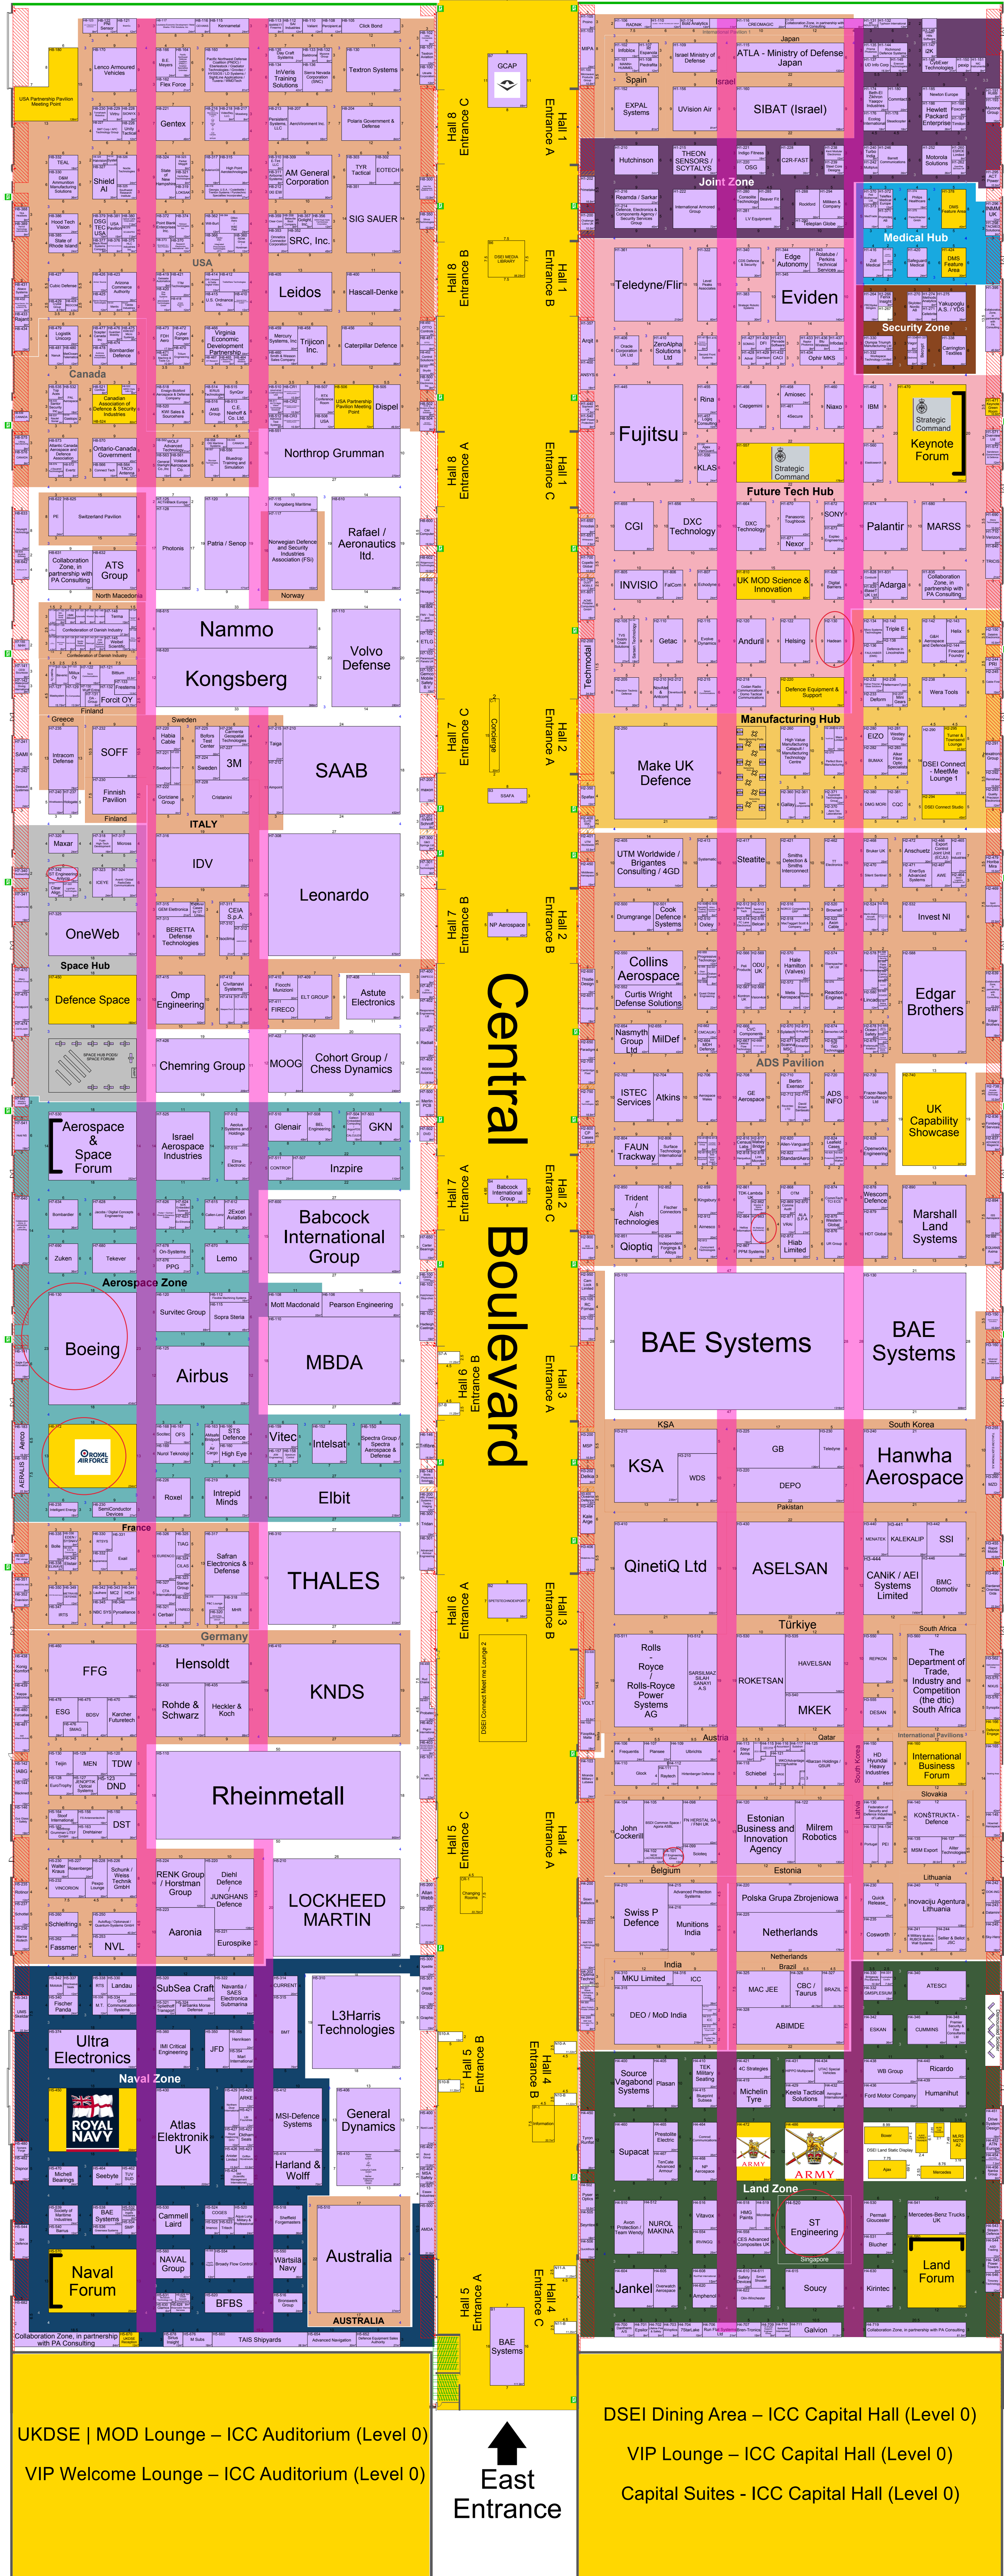

West Entrance

East Entrance

Halls 5 - 8

Halls 1 - 4

UKDSE | MOD Lounge – ICC Auditorium (Level 0)
 VIP Welcome Lounge – ICC Auditorium (Level 0)

DSEI Dining Area – ICC Capital Hall (Level 0)
 VIP Lounge – ICC Capital Hall (Level 0)
 Capital Suites - ICC Capital Hall (Level 0)

- Clarion Defence & Security
- Clarion Defence & Security
- Leidos
- Leidos
- HOLD - DS
- Clarion Board
- Northrop Grumman
- Northrop Grumman
- Northrop Grumman
- Northrop Grumman
- Space Command
- Elbit
- ExCel Service Room
- MOOG
- L3Harris Technologies
- DH HOSPITALITY SUITE
- Centred Lounge SERCO
- ExCel Service Room
- Royal Air Force
- Leonardo
- Thales
- Thales
- Thales
- ExCel Service Room
- MBDA
- MBDA
- MBDA
- Atlas Elektronik UK
- Ultra Electronics
- Royal Navy